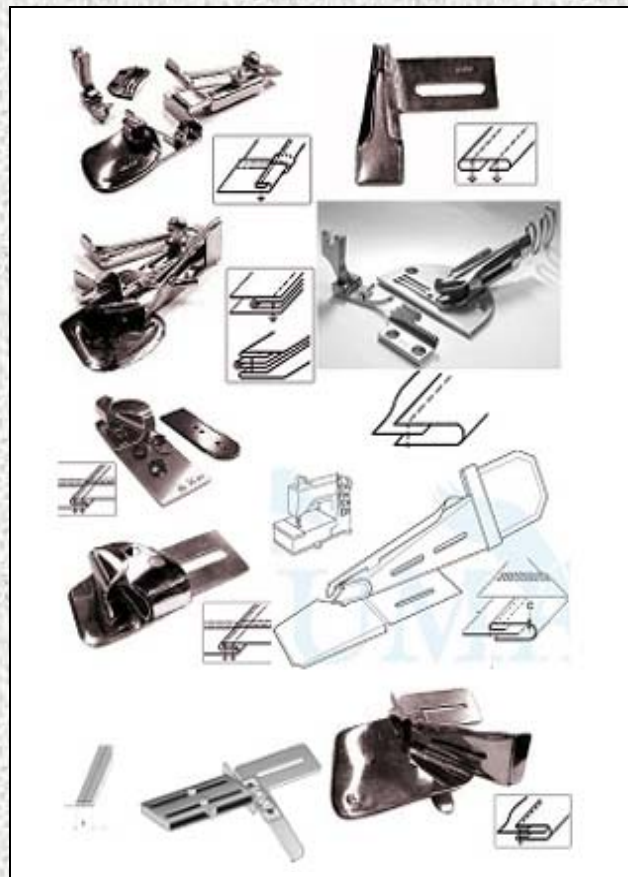

Fraser Sewing Service Canada Ltd.

2006/2007

folders Catalogue

Volume 8 ----- Beltloop Making Machine

www.frasersewing.com

FKHF Attachments

Beltloop Making Machine

Attachment for Beltloop Making Machine, Flatbed, Bottom Coverstitch

FKHF43

Belt Loop Folder

**N
type
(Normal)**

**O type
(Overlapped)**

Finished Size			
1/4"	5/16"	3/8"	7/16"
1/2"	5/8"	3/4"	7/8"
1"	1-1/8"	1-1/4"	1-1/2"

FKHF51

Belt Loop Folder for Belt Loop Machine with Cutter

Finished Size	
8mm	9mm
10mm	11mm
12mm	13mm
14mm	15mm
16mm	19mm